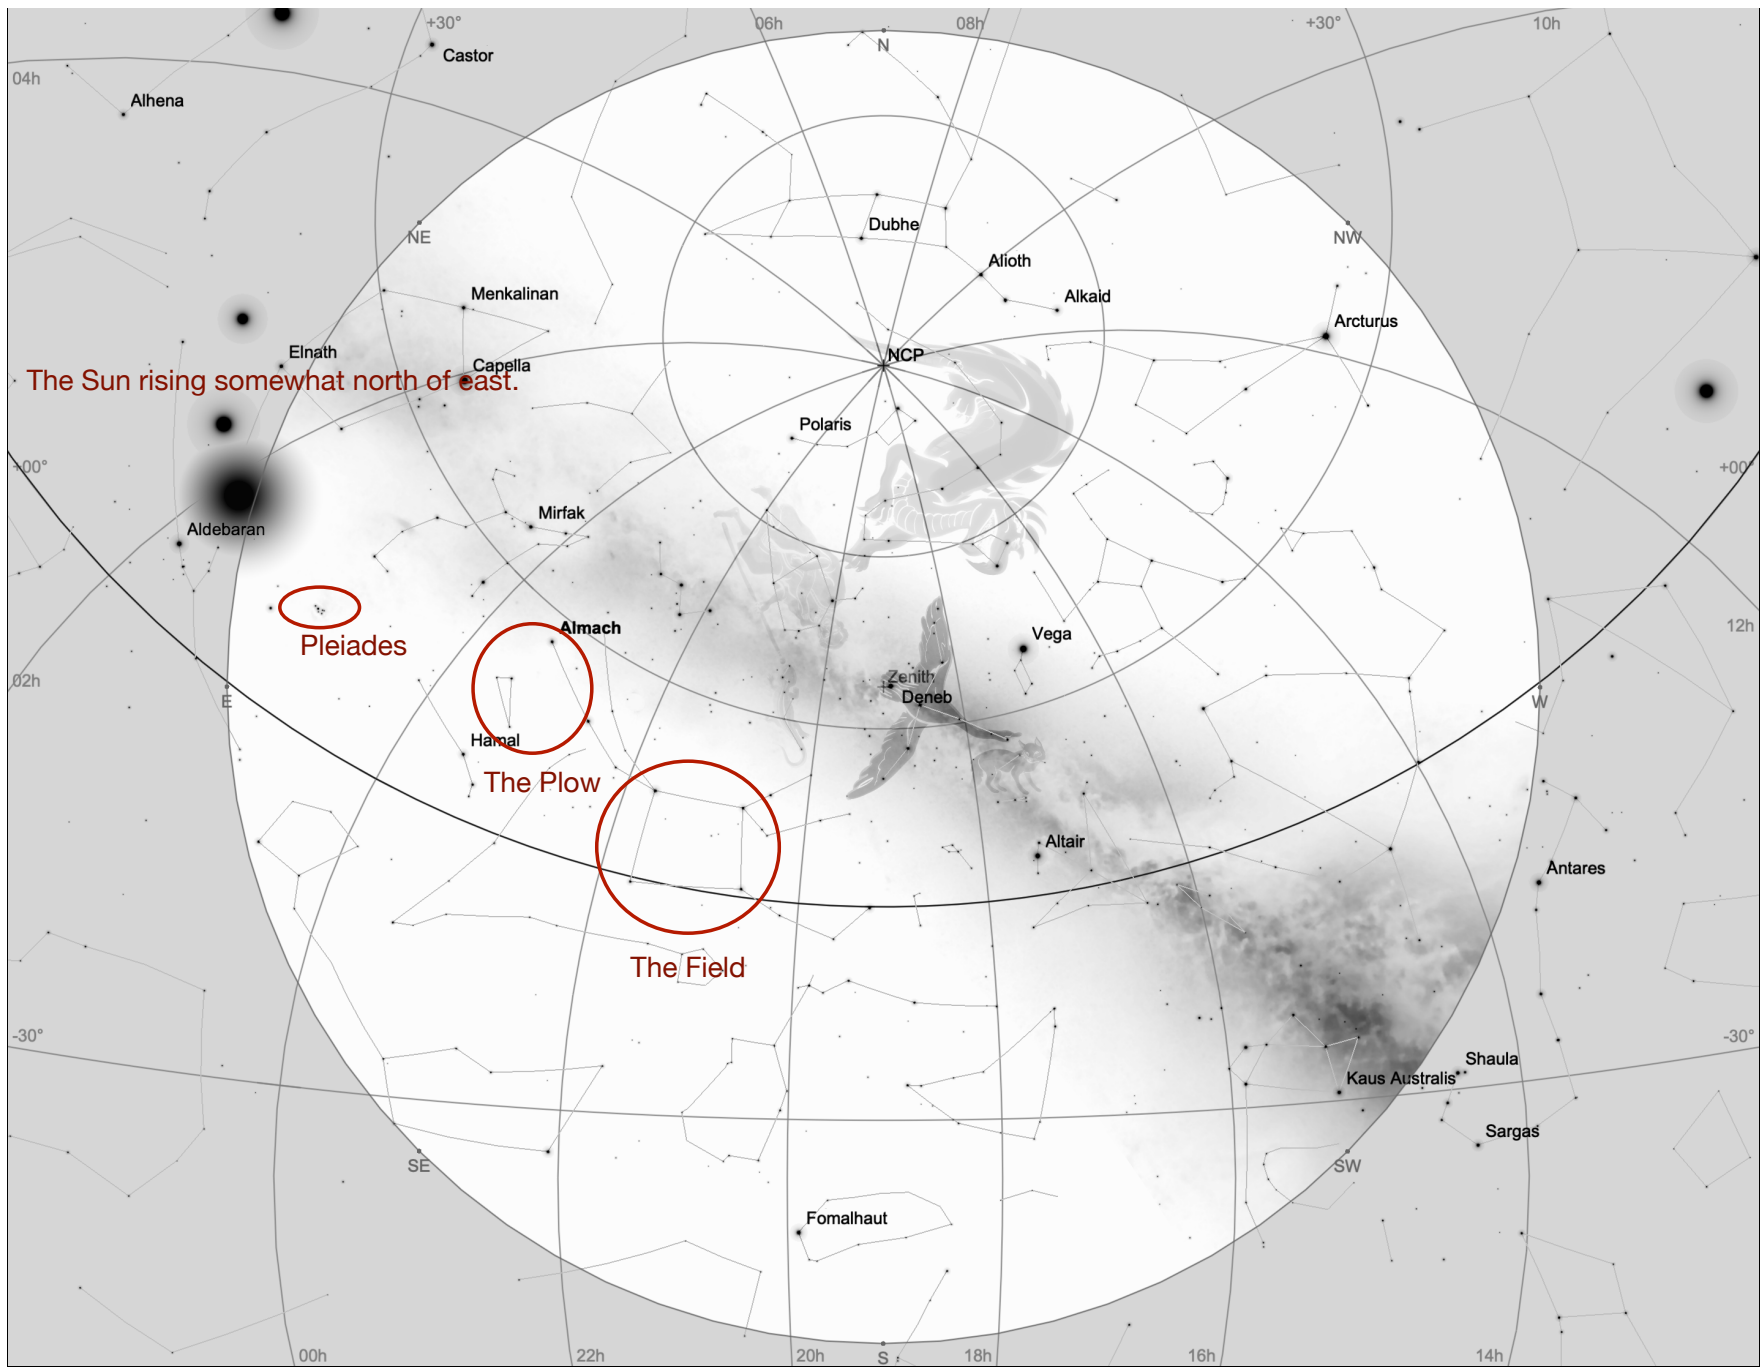

Time and Date: Fri Mar 01, 1000 BC 06:30:00 AM
 Location: Current Location
 Centered on: S 180.0° Alt +90.0°
 Field of View: 185.1° x 185.0°

Just before dawn, March 1st, 1000 BC

Time and Date: Wed May 01, 1000 BC 05:00:00 AM
 Location: Current Location
 Centered on: S 180.0° Alt +90.0°
 Field of View: 185.1° x 185.0°

Just before dawn, May 1st, 1000 BC

Things to identify from Homer:

- The Waggon (The Big Dipper)
- The Bear (Ursa Major)
- Dog Star (Sirius)
- Big Dog (Canis Major)
- Little Dog (Canis Minor)
- Orion, The Hunter
- Hyades the face of the Bull
- Taurus, The Bull
- Pleiades

and on next page; Dec. 1:

Boötes, The Herdsman, who also has two dogs

Time and Date: Sun Sep 01, 1000 BC 05:00:00 AM
 Location: Current Location
 Centered on: S 180.0° Alt +90.0°
 Field of View: 185.1° x 185.0°

Just before dawn, September 1st, 1000 BC

Time and Date: Sun Dec 01, 1000 BC 06:30:00 AM
 Location: Current Location
 Centered on: S 180.0° Alt +90.0°
 Field of View: 185.1° x 185.0°

Just before dawn, December 1st, 1000 BC