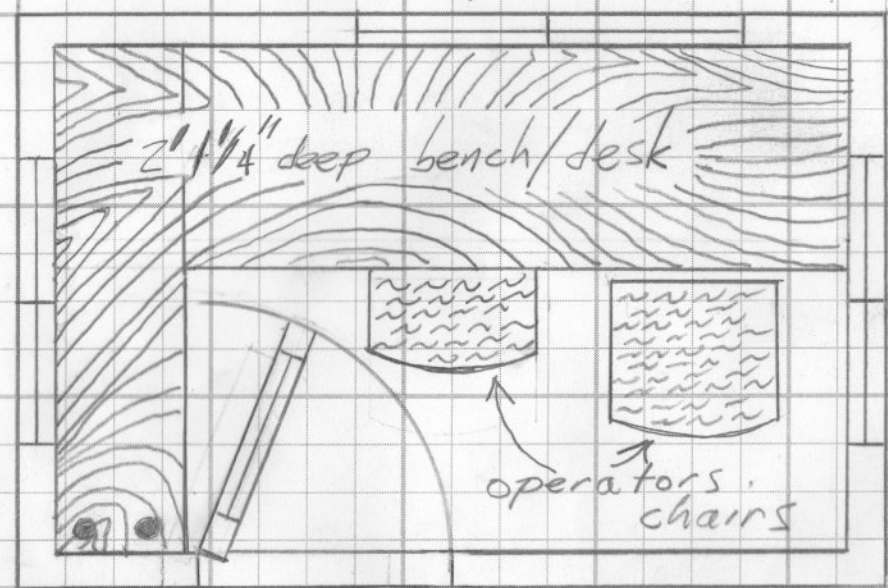

4'x4' sliding window

depth of desk was reduced during construction to increase space for operators chairs.

3'x3' sliding window

3'x3' sliding window

operators chairs

32" x 80" half-light door

← 22" →

Originally 2' 1/4".
Final 2' 1/4".

Door manufacturer specifies rough opening of 34 1/4" x 82".

Window manufacturer specifies rough openings equal to nominal dimensions.